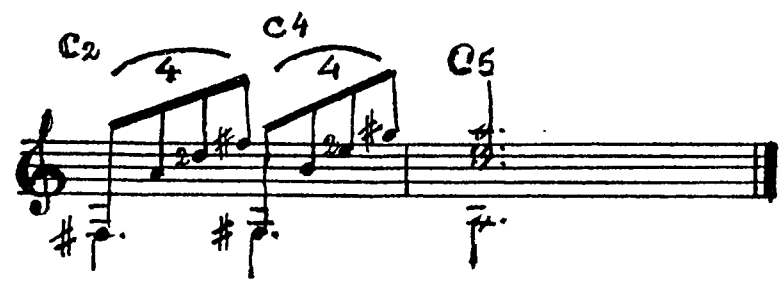

Prof. Oscar E. BAIGORRIA

Arturo Quinteros

12 GUITARRA

LA ALEGRE Chacarera

First musical staff with treble clef, key signature of one sharp (F#), and 6/8 time signature. It begins with a circled '55' and contains several measures of music with various rhythmic values and fingerings.

Second musical staff, continuing the piece with similar notation and fingerings.

Third musical staff, featuring more complex rhythmic patterns and fingerings.

Fourth musical staff, starting with a circled '55' and the instruction "DEL 55 AL 55 y SIGUE".

Fifth musical staff, starting with a circled '55' and the instruction "DEL 55 AL 55 y SIGUE".

Sixth musical staff, starting with a circled '55' and the instruction "DEL 55 AL 55 y SIGUE".

Seventh musical staff, starting with a circled '55' and the instruction "DEL 55 AL 55 y SIGUE".